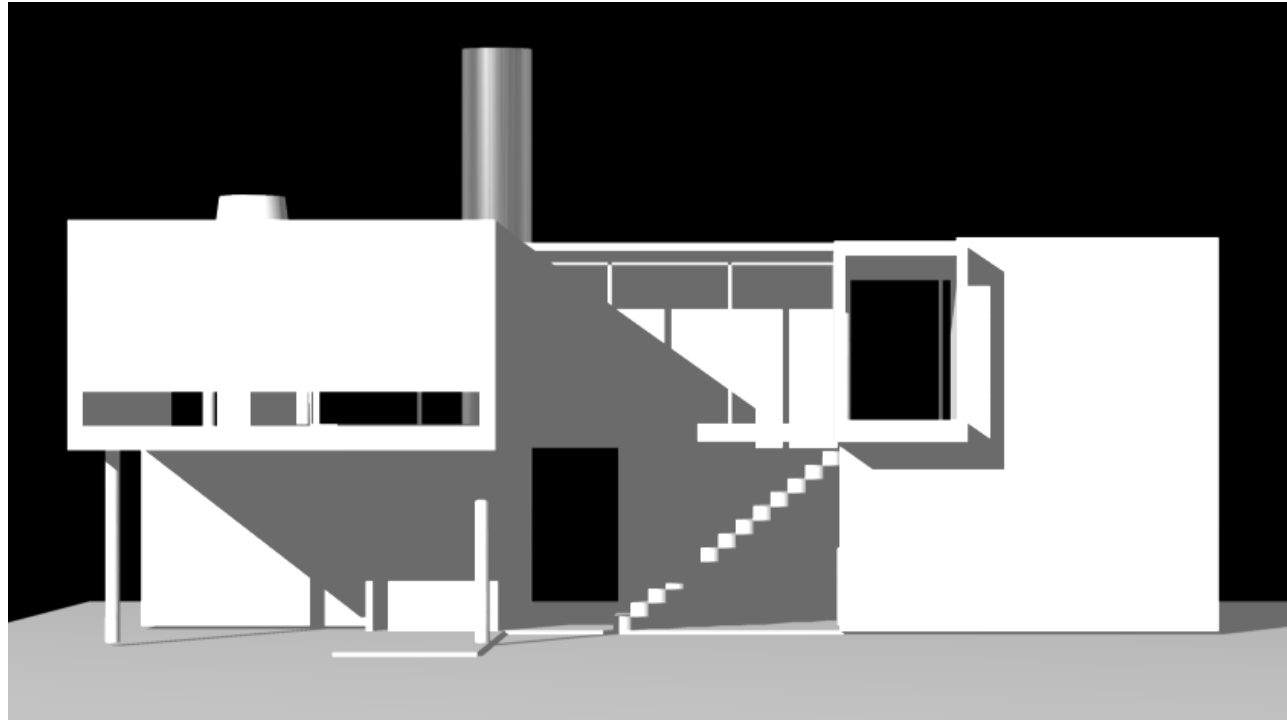

House Project,
North Norfolk 2005

Architect - CEA