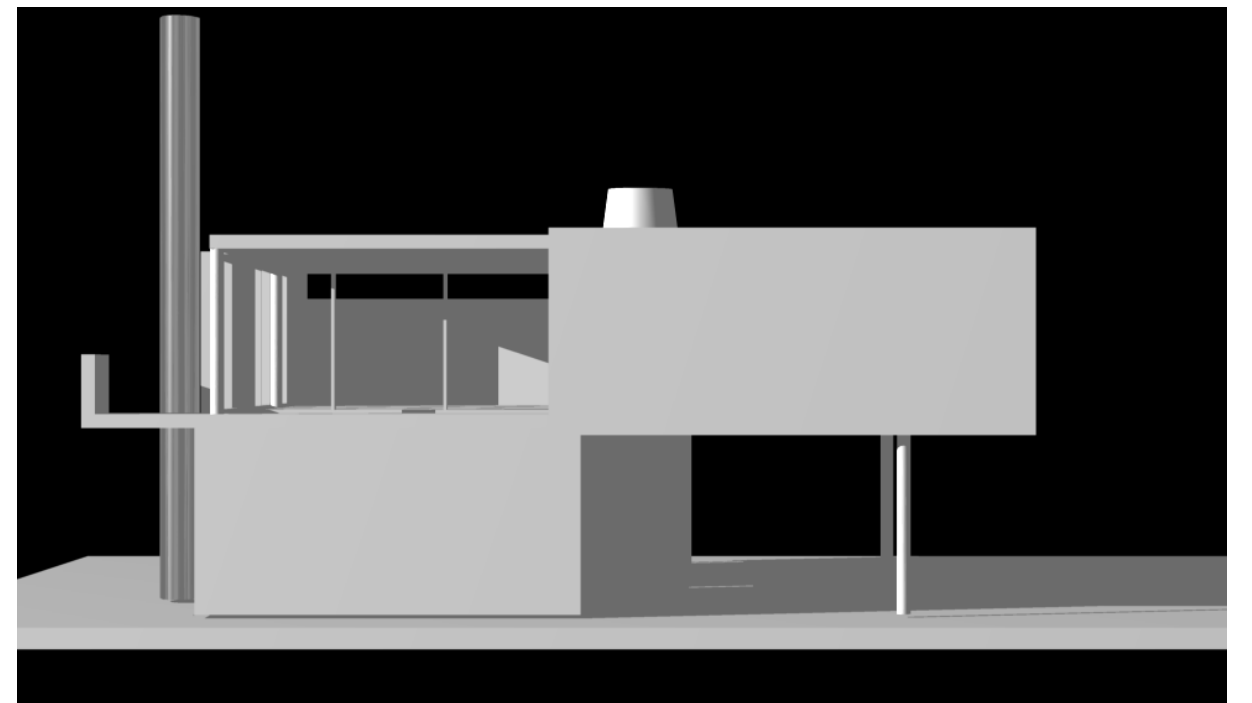

House Project,
North Norfolk 2005

Architect - CEA