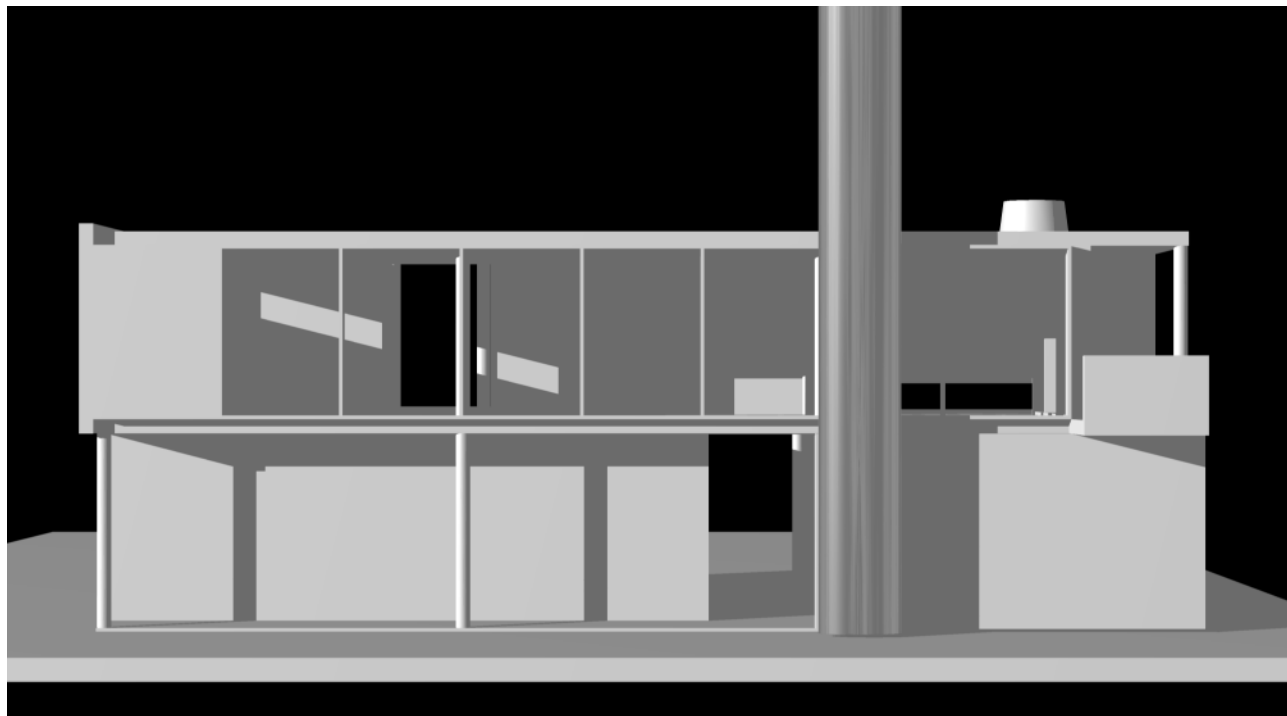

House Project,
North Norfolk 2005

Architect - CEA